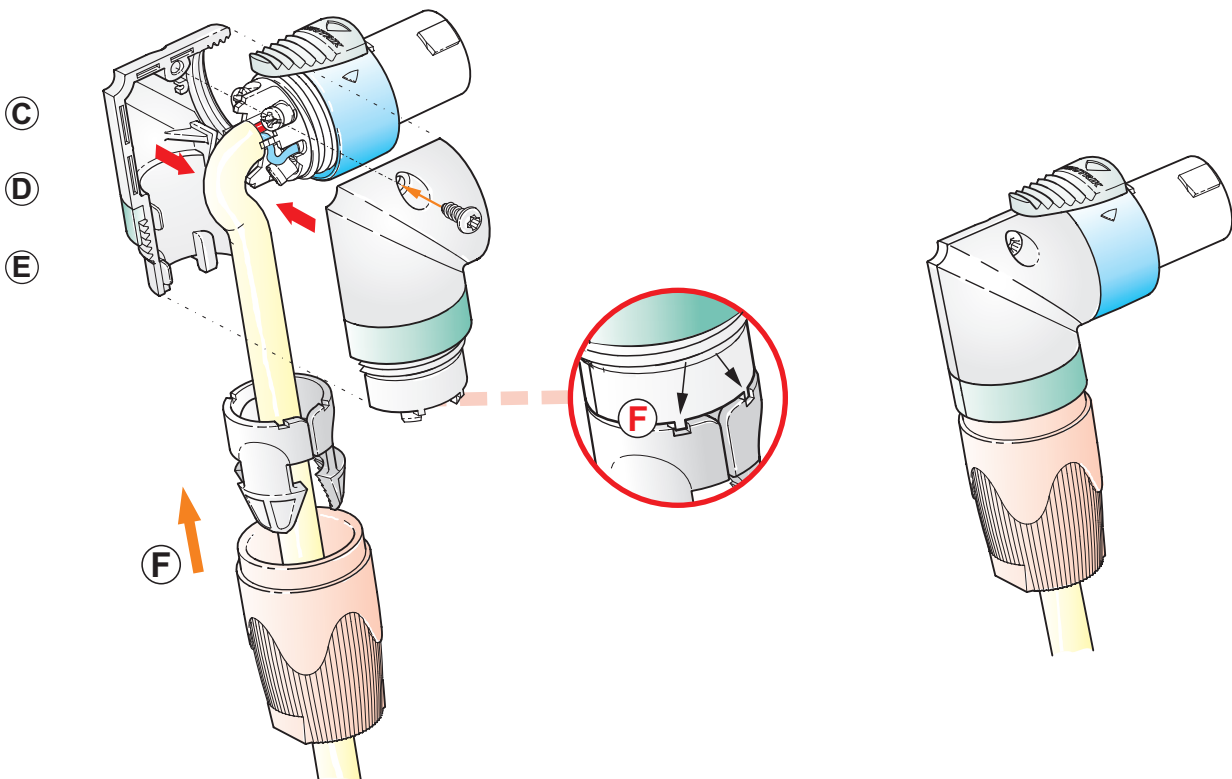

NEUTRIK AG	LI	T: +423/237 24 24	F: +423/232 53 93	NEUTRIK France	FR	T: +33 1/4131 6750	F: +33 1/4131 0511
NEUTRIK USA Inc.	USA	T: +1 704 / 972 3050	F: +1 704/438 9202	NEUTRIK Tokyo Ltd.	JP	T: +81 3/3663 4733	F: +81 3/3663 4796
NEUTRIK (UK) Ltd.	UK	T: +44 1983 / 811 441	F: +44 1983/811 439	NEUTRIK Hong Kong Ltd.	HK	T: +852/2687 6055	F: +852/2687 6052
NEUTRIK Vertriebs GmbH	DE/NL/AT/DK	T: +49 8131 / 280 890	F: +49 8131/280 830	NEUTRIK India Pvt. Ltd.	IND	T: +91/982 05 43 424	F: +91/22 26163 540