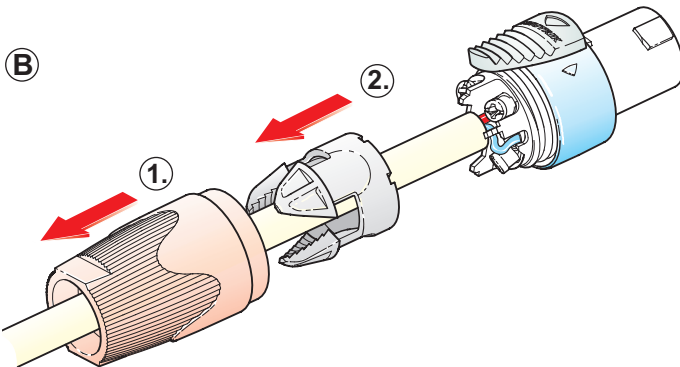

Assembly of the Connector:

- A** Place bushing and chuck over cable.
- B** Prepare cable as shown.
Important is the stripping length of 25 mm and 12 mm.
- C** Insert wires into terminals and secure clamp terminals with screw driver (POZIDRIV® #1) at max. torque 0.8 Nm.
For 6 mm² (AWG 10) remove screws, clamping sheet and solder.
- D** For easy wiring especially on big cables, first screw on the inner contacts 1+ and 2+ and afterwards the outer contacts 1- and 2- !

- E** Push chuck up to housing .
Important: Align the chuck by positioning the nose into the recess.

- F** Tighten the bushing

INFO to the screw driver:

DO NOT USE!

POZIDRIV® #1

Philips

Assembly of the Conversion Kit LRX:

A Open the bushing.

B Slide the bushing and the chuck back.

C Bend the cable as shown.

D Position the two conversion shells to fit on the connector thread.

E Press together and fix by screw.

F Slide the chuck onto the housing and fasten the bushing.