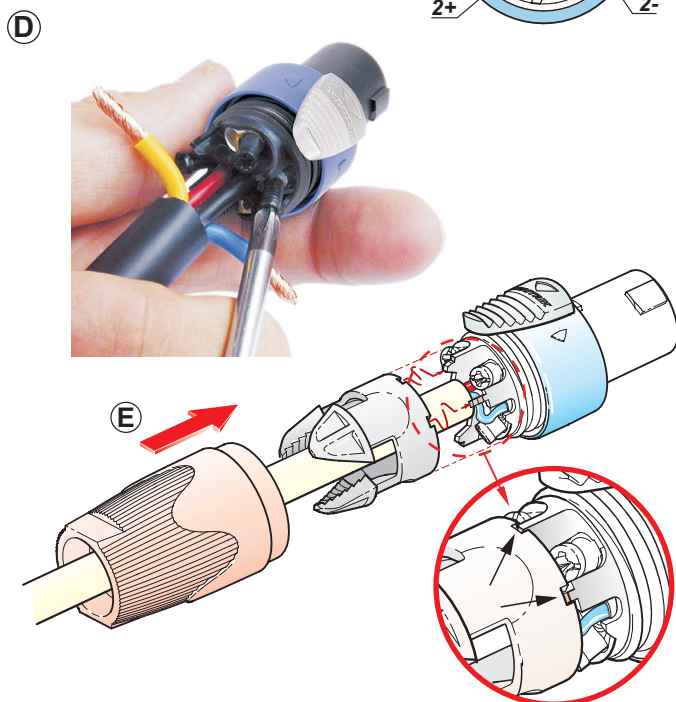

ASSEMBLY INSTRUCTION

NL4FX / NL4FRX

speakON® SPX Series | Lockable Loudspeaker Connector

IMPORTANT SAFETY INSTRUCTION

Electrical Rating acc. UL & CSA:
USR: 40A/250V, CNR: 25A/250V

“CAUTION: NOT FOR INTERRUPTING CURRENT”
“ATTENTION: NE PAS UTILISER POUR COUPER LE COURANT”

Assembly of the Connector:

- A** Place bushing and chuck over cable.
- B** Prepare cable as shown.
Important is the stripping length of 25 mm and 12 mm.
- C** Insert wires into terminals and secure clamp terminals with screw driver (POZIDRIV® #1) at max. torque 0.8 Nm.
For 6 mm² (AWG 10) remove screws, clamping sheet and solder.
- D** For easy wiring especially on big cables, first screw on the inner contacts 1+ and 2+ and afterwards the outer contacts 1- and 2- !

- E** Push chuck up to housing .
Important: Align the chuck by positioning the nose into the recess.

- F** Tighten the bushing

INFO to the screw driver:

DO NOT USE!

POZIDRIV® #1

Philips

Assembly of the Conversion Kit LRX:

A Open the bushing.

B Slide the bushing and the chuck back.

C Bend the cable as shown.

D Position the two conversion shells to fit on the connector thread.

E Press together and fix by screw.

F Slide the chuck onto the housing and fasten the bushing.