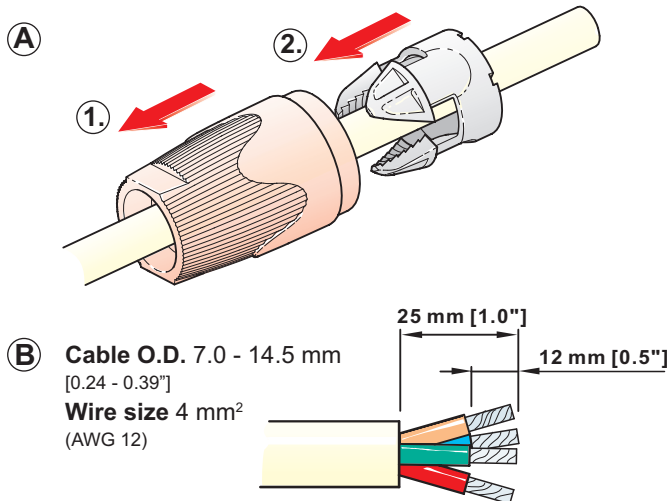

ASSEMBLY INSTRUCTION

NL4FX / NL4FRX

speakON® SPX Series | Lockable Loudspeaker Connector

IMPORTANT SAFETY INSTRUCTION

Electrical Rating acc. UL & CSA:
USR: 40A/250V, CNR: 25A/250V

“CAUTION: NOT FOR INTERRUPTING CURRENT”
“ATTENTION: NE PAS UTILISER POUR COUPER LE COURANT”

Assembly of the Connector:

- A** Place bushing and chuck over cable.
- B** Prepare cable as shown.
Important is the stripping length of 25 mm and 12 mm.
- C** Insert wires into terminals and secure clamp terminals with screw driver (POZIDRIV® #1) at max. torque 0.8 Nm.
For 6 mm² (AWG 10) remove screws, clamping sheet and solder.
- D** For easy wiring especially on big cables, first screw on the inner contacts 1+ and 2+ and afterwards the outer contacts 1- and 2- !

- E** Push chuck up to housing .
Important: Align the chuck by positioning the nose into the recess.

- F** Tighten the bushing

INFO to the screw driver:

DO NOT USE!

POZIDRIV® #1

Philips

Assembly of the Conversion Kit LRX:

A Open the bushing.

B Slide the bushing and the chuck back.

C Bend the cable as shown.

D Position the two conversion shells to fit on the connector thread.

E Press together and fix by screw.

F Slide the chuck onto the housing and fasten the bushing.