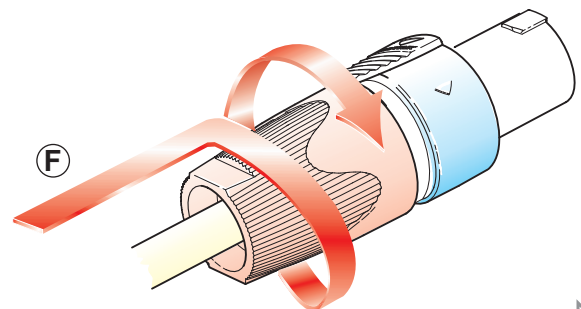

Assembly of the Connector:

- A** Place bushing and chuck over cable.
- B** Prepare cable as shown.
Important is the stripping length of 25 mm and 12 mm.
- C** Insert wires into terminals and secure clamp terminals with screw driver (POZIDRIV® #1) at max. torque 0.8 Nm.
For 6 mm² (AWG 10) remove screws, clamping sheet and solder.
- D** For easy wiring especially on big cables, first screw on the inner contacts 1+ and 2+ and afterwards the outer contacts 1- and 2- !

- E** Push chuck up to housing .
Important: Align the chuck by positioning the nose into the recess.

- F** Tighten the bushing

INFO to the screw driver:

DO NOT USE!

POZIDRIV® #1

Philips

Assembly of the Conversion Kit LRX:

A Open the bushing.

B Slide the bushing and the chuck back.

C Bend the cable as shown.

D Position the two conversion shells to fit on the connector thread.

E Press together and fix by screw.

F Slide the chuck onto the housing and fasten the bushing.