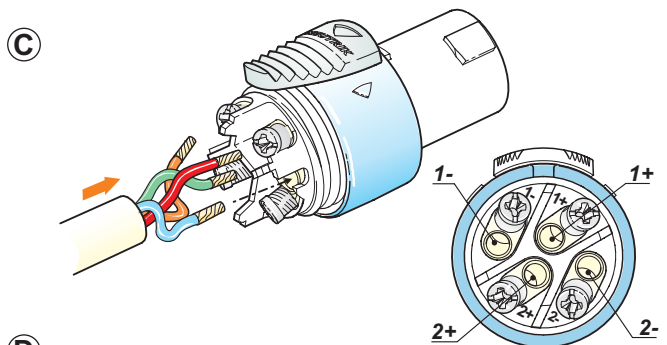

ASSEMBLY INSTRUCTION

NL4FX / NL4FRX

speakON® SPX Series | Lockable Loudspeaker Connector

IMPORTANT SAFETY INSTRUCTION

Electrical Rating acc. UL & CSA:
USR: 40A/250V, CNR: 25A/250V

“CAUTION: NOT FOR INTERRUPTING CURRENT”
“ATTENTION: NE PAS UTILISER POUR COUPER LE COURANT”

Assembly of the Connector:

- A** Place bushing and chuck over cable.
- B** Prepare cable as shown.
Important is the stripping length of 25 mm and 12 mm.
- C** Insert wires into terminals and secure clamp terminals with screw driver (POZIDRIV® #1) at max. torque 0.8 Nm.
For 6 mm² (AWG 10) remove screws, clamping sheet and solder.
- D** For easy wiring especially on big cables, first screw on the inner contacts 1+ and 2+ and afterwards the outer contacts 1- and 2- !

- E** Push chuck up to housing .
Important: Align the chuck by positioning the nose into the recess.

- F** Tighten the bushing

INFO to the screw driver:

DO NOT USE!

POZIDRIV® #1

Philips

Assembly of the Conversion Kit LRX:

A Open the bushing.

B Slide the bushing and the chuck back.

C Bend the cable as shown.

D Position the two conversion shells to fit on the connector thread.

E Press together and fix by screw.

F Slide the chuck onto the housing and fasten the bushing.