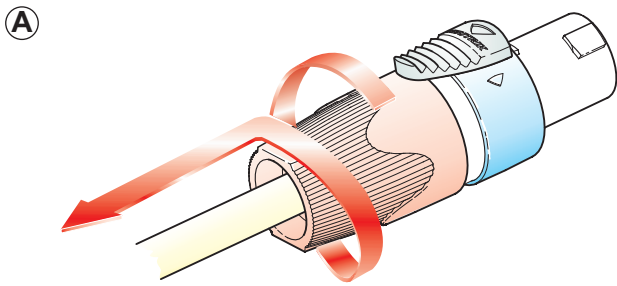

Assembly of the Connector:

- A** Place bushing and chuck over cable.
- B** Prepare cable as shown.
Important is the stripping length of 25 mm and 12 mm.
- C** Insert wires into terminals and secure clamp terminals with screw driver (POZIDRIV® #1) at max. torque 0.8 Nm.
For 6 mm² (AWG 10) remove screws, clamping sheet and solder.
- D** For easy wiring especially on big cables, first screw on the inner contacts 1+ and 2+ and afterwards the outer contacts 1- and 2- !

- E** Push chuck up to housing .
Important: Align the chuck by positioning the nose into the recess.

- F** Tighten the bushing

INFO to the screw driver:

DO NOT USE!

POZIDRIV® #1

Philips

Assembly of the Conversion Kit LRX:

A Open the bushing.

B Slide the bushing and the chuck back.

C Bend the cable as shown.

D Position the two conversion shells to fit on the connector thread.

E Press together and fix by screw.

F Slide the chuck onto the housing and fasten the bushing.