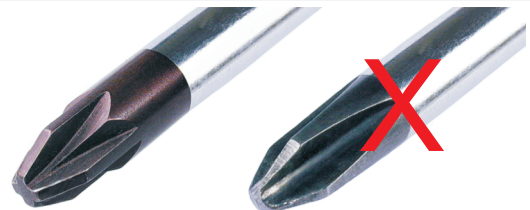

ASSEMBLY INSTRUCTION

NL4FX / NL4FRX

speakON® SPX Series | Lockable Loudspeaker Connector

IMPORTANT SAFETY INSTRUCTION

Electrical Rating acc. UL & CSA:
USR: 40A/250V, CNR: 25A/250V

“CAUTION: NOT FOR INTERRUPTING CURRENT”
“ATTENTION: NE PAS UTILISER POUR COUPER LE COURANT”

Assembly of the Connector:

- A** Place bushing and chuck over cable.
- B** Prepare cable as shown.
Important is the stripping length of 25 mm and 12 mm.
- C** Insert wires into terminals and secure clamp terminals with screw driver (POZIDRIV® #1) at max. torque 0.8 Nm.
For 6 mm² (AWG 10) remove screws, clamping sheet and solder.
- D** For easy wiring especially on big cables, first screw on the inner contacts 1+ and 2+ and afterwards the outer contacts 1- and 2- !

- E** Push chuck up to housing .
Important: Align the chuck by positioning the nose into the recess.

- F** Tighten the bushing

INFO to the screw driver:

DO NOT USE!

POZIDRIV® #1

Philips

Assembly of the Conversion Kit LRX:

A Open the bushing.

B Slide the bushing and the chuck back.

C Bend the cable as shown.

D Position the two conversion shells to fit on the connector thread.

E Press together and fix by screw.

F Slide the chuck onto the housing and fasten the bushing.