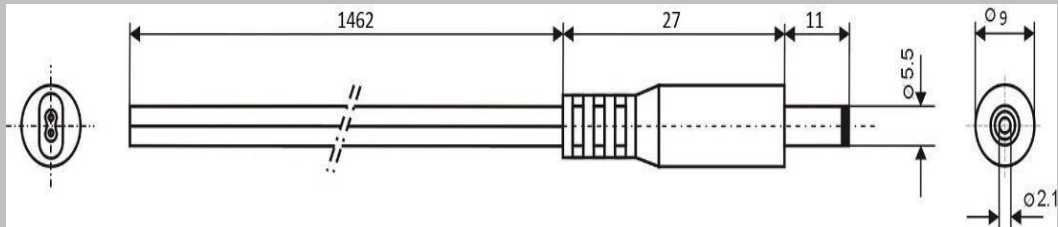

**Specification:**

Model	<b>DC.CAB.2200.0150.E</b>
DC Plug	5,5x2,1mm
Recommended voltage	0 - 48V
Max Current	5A
Dielectric Strength	500 VDC
Operating temperature	-20°C to +70°C
Cord Length	1462 mm
Cable Diameter	2x2mm
Wire Diameter	2x0,5mm <sup>2</sup>
ROHS	+