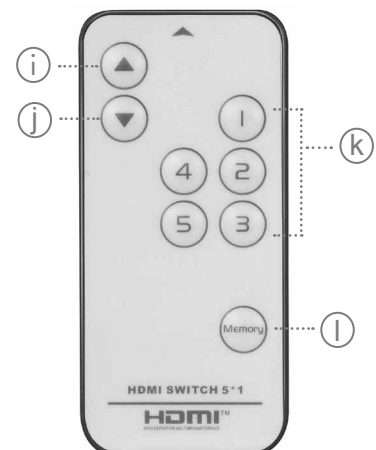

- (a) Power LED indicator
- (b) HDMI input switch button
- (c) IR signal receiver
- (d) HDMI output LED indicator
- (e) HDMI input 1-5 ports LED indicator
- (f) HDMI output port
- (g) HDMI input 1-5 ports
- (h) DC 5 V input

- (i) Select previous HDMI input source
- (j) Select next HDMI input source
- (k) Select HDMI input 1, 2, 3, 4 or 5
- (l) Smart function – press “MEMORY” for HD0047 to remember the active input source, and select this input source port automatically when restarts.