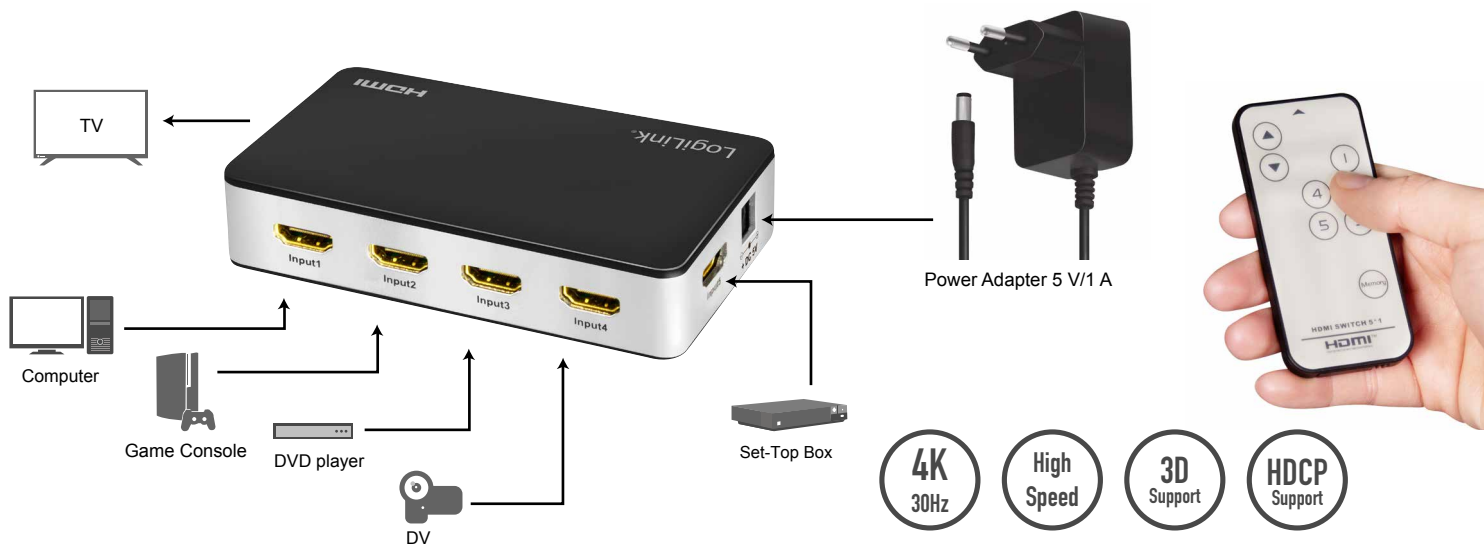

Specifications:

Input Ports	5x HDMI-A female, 1x DC jack for Power
Output Port	1x HDMI-A female
HDMI Version	1.4
HDCP Version	1.4
HDMI CEC	Yes
Output Resolution	480i/60 Hz, 576i/50 Hz, 1080i/50/60 Hz, 480p/60 Hz, 576p/50 Hz, 720p/50/60 Hz, 1080p/24/25/30/50/60 Hz, 4K@24/25/30 Hz
Video Bandwidth	3.4 Gbps/340 MHz
3D Supporting	Yes
Input and output DDC signal	Yes
Chassis Material	ABS and aluminum
LED Indicator	Yes
IR Remote Support	Yes
Power Consumption	5 W max.
Power Supply	5 V/1 A
Uncompressed Audio	LPCM 7.1
Compressed Audio	DTS, Dolby Digital, DTS-HD Master Audio™, Dolby TrueHD
Operating Temperature	0°C–70°C
Operating Humidity	10%–85% RH (no condensation)
Storage Temperature	-10°C–80°C
Storage Humidity	5%–90% RH (no condensation)
Dimensions	11.8x6.5x2.6 cm
Weight	0.111 kg

*The specifications and pictures are subject to change without prior notice.
*All trade names referenced are the registered trademarks of their respective owners.