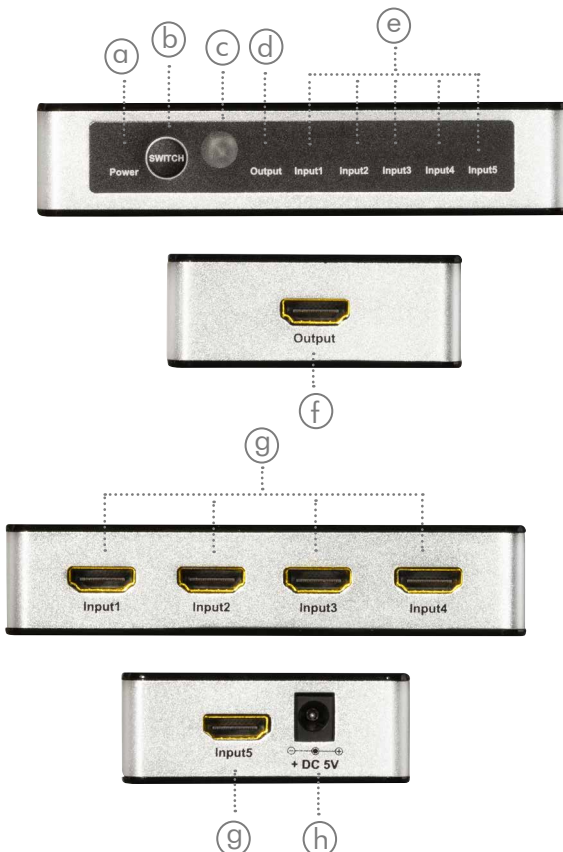

## 4K 5x1 HDMI™ Switch 4K/30 Hz

Art. No.: HD0047

Designed for applications that require the routing of 5 sources to 1 compatible display device. It enables the reliable transmission at video resolutions up to 4K@30 Hz. Features auto and manual switching modes for selection; instantly switching for a smooth video transition between HDMI ports.

### Features:

- » Allows up to five HDMI sources to be connected to one HDMI display
- » Supports manual switching, remote switching or automatic switching (Smart function)
- » Resolution up to UHD 4K@30 Hz
- » Bandwidth: 3.0 Gbps per Channel
- » Supports 3D and HDCP pass-through
- » Supports 4K@30 Hz daisy chain above 3 layers
- » Supports Consumer Electronics Control (CEC)
- » Supports 12bit per channel (36bit all channels) deep color
- » Supports compressed audio such as DTS, Dolby Digital

- (a) Power LED indicator
- (b) HDMI input switch button
- (c) IR signal receiver
- (d) HDMI output LED indicator
- (e) HDMI input 1-5 ports LED indicator
- (f) HDMI output port
- (g) HDMI input 1-5 ports
- (h) DC 5 V input